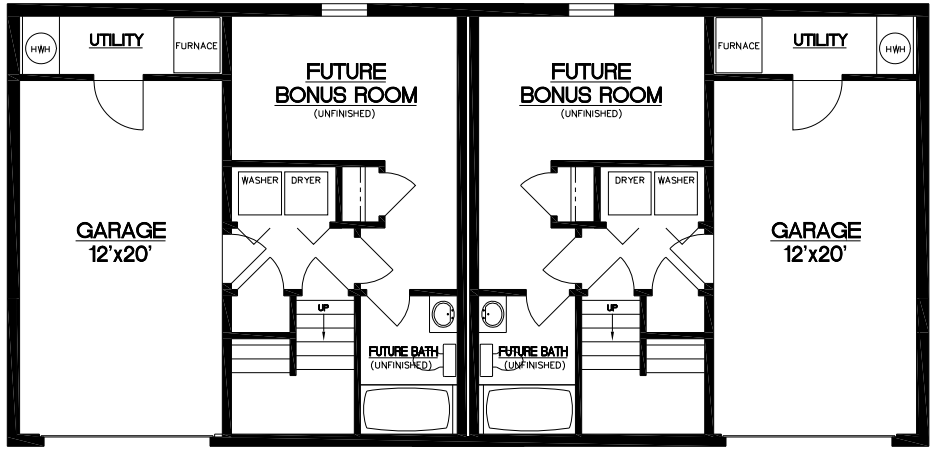

Hampton II

SINGLE FAMILY ATTACHED **FEATURING**

- « Large Open Floor Plan
- « Total Living Area - 1,222 sf
- « Unfinished Bonus Room in Basement
- « 2 Bed. 2 1/2 Bath, 3 Bed. 1 1/2 Bath
- « Fireplace, Two Story Bay, Garage
- « FHA Heat & AC, City Water and Sewer
- « No Condo Fees

Lower Level

First Floor

3 Bed, 1 1/2 Bath

2 Bed, 2 1/2 Bath

Second Floor