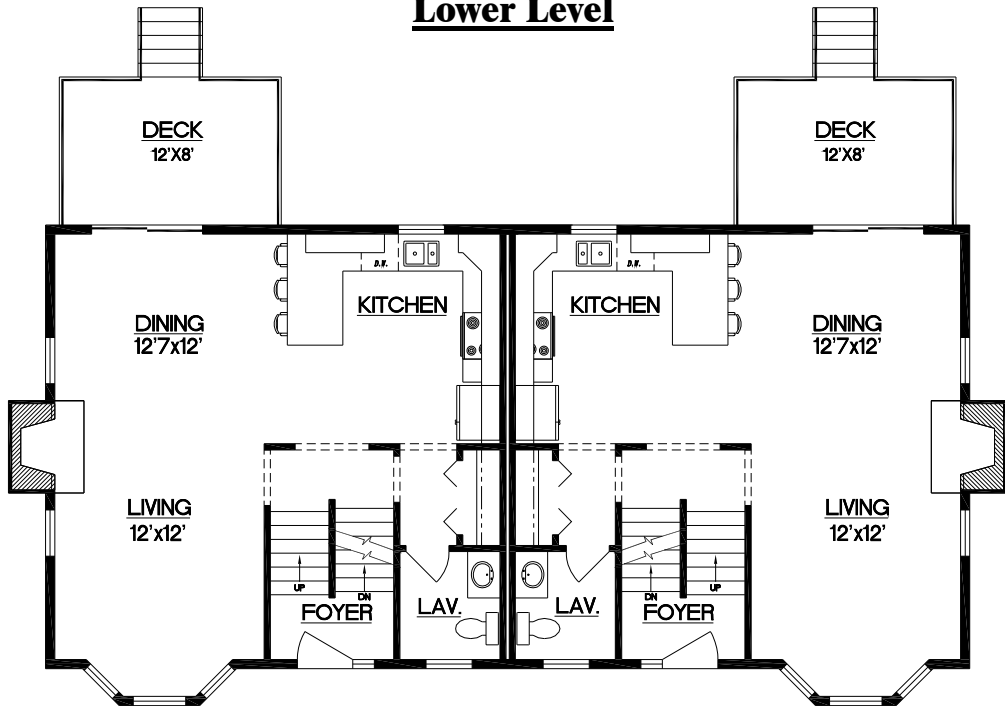

Hampton II

SINGLE FAMILY ATTACHED **FEATURING**

- « Large Open Floor Plan
- « Total Living Area - 1,222 sf
- « Unfinished Bonus Room in Basement
- « 2 Bed. 2 1/2 Bath, 3 Bed. 1 1/2 Bath
- « Fireplace, Two Story Bay, Garage
- « FHA Heat & AC, City Water and Sewer
- « No Condo Fees

Lower Level

First Floor

3 Bed, 1 1/2 Bath

2 Bed, 2 1/2 Bath

Second Floor