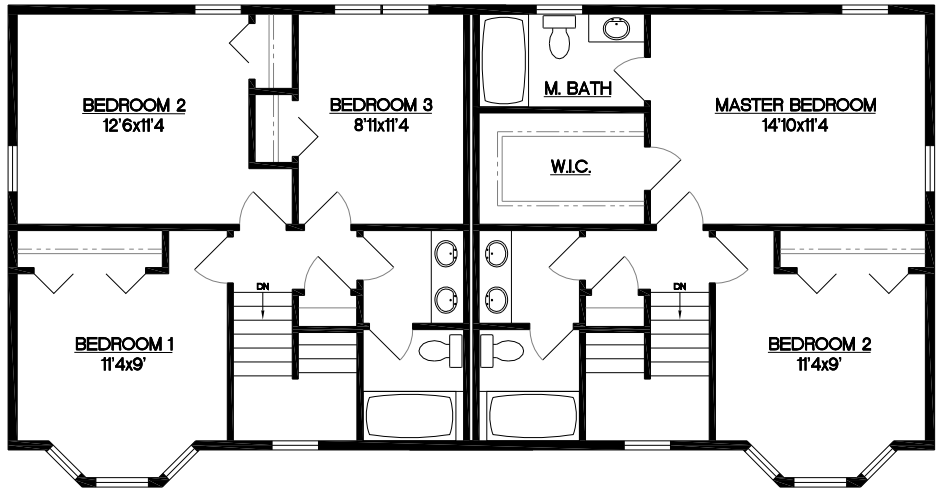

Hampton II

SINGLE FAMILY ATTACHED **FEATURING**

- « Large Open Floor Plan
- « Total Living Area - 1,222 sf
- « Unfinished Bonus Room in Basement
- « 2 Bed. 2 1/2 Bath, 3 Bed. 1 1/2 Bath
- « Fireplace, Two Story Bay, Garage
- « FHA Heat & AC, City Water and Sewer
- « No Condo Fees

Lower Level

First Floor

3 Bed, 1 1/2 Bath

2 Bed, 2 1/2 Bath

Second Floor